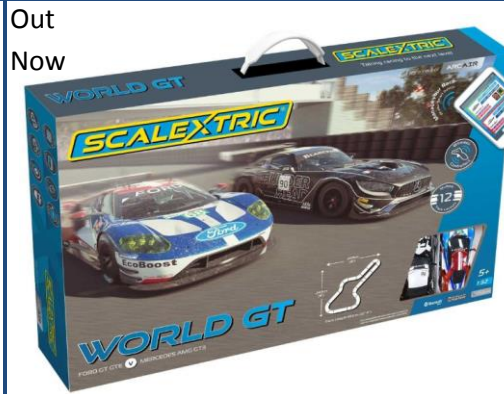

Scalextric 2019 Range: 4 Sets and 63 Cars (Page 1 of 6)

Produced by the A.S.R.C.C. for the enjoyment of Club members!

www.scalextricaustralia.com

C1401 I-Pace Challenge

C1403 ARC AIR World GT

C1404 ARC PRO 24h Le Mans Set